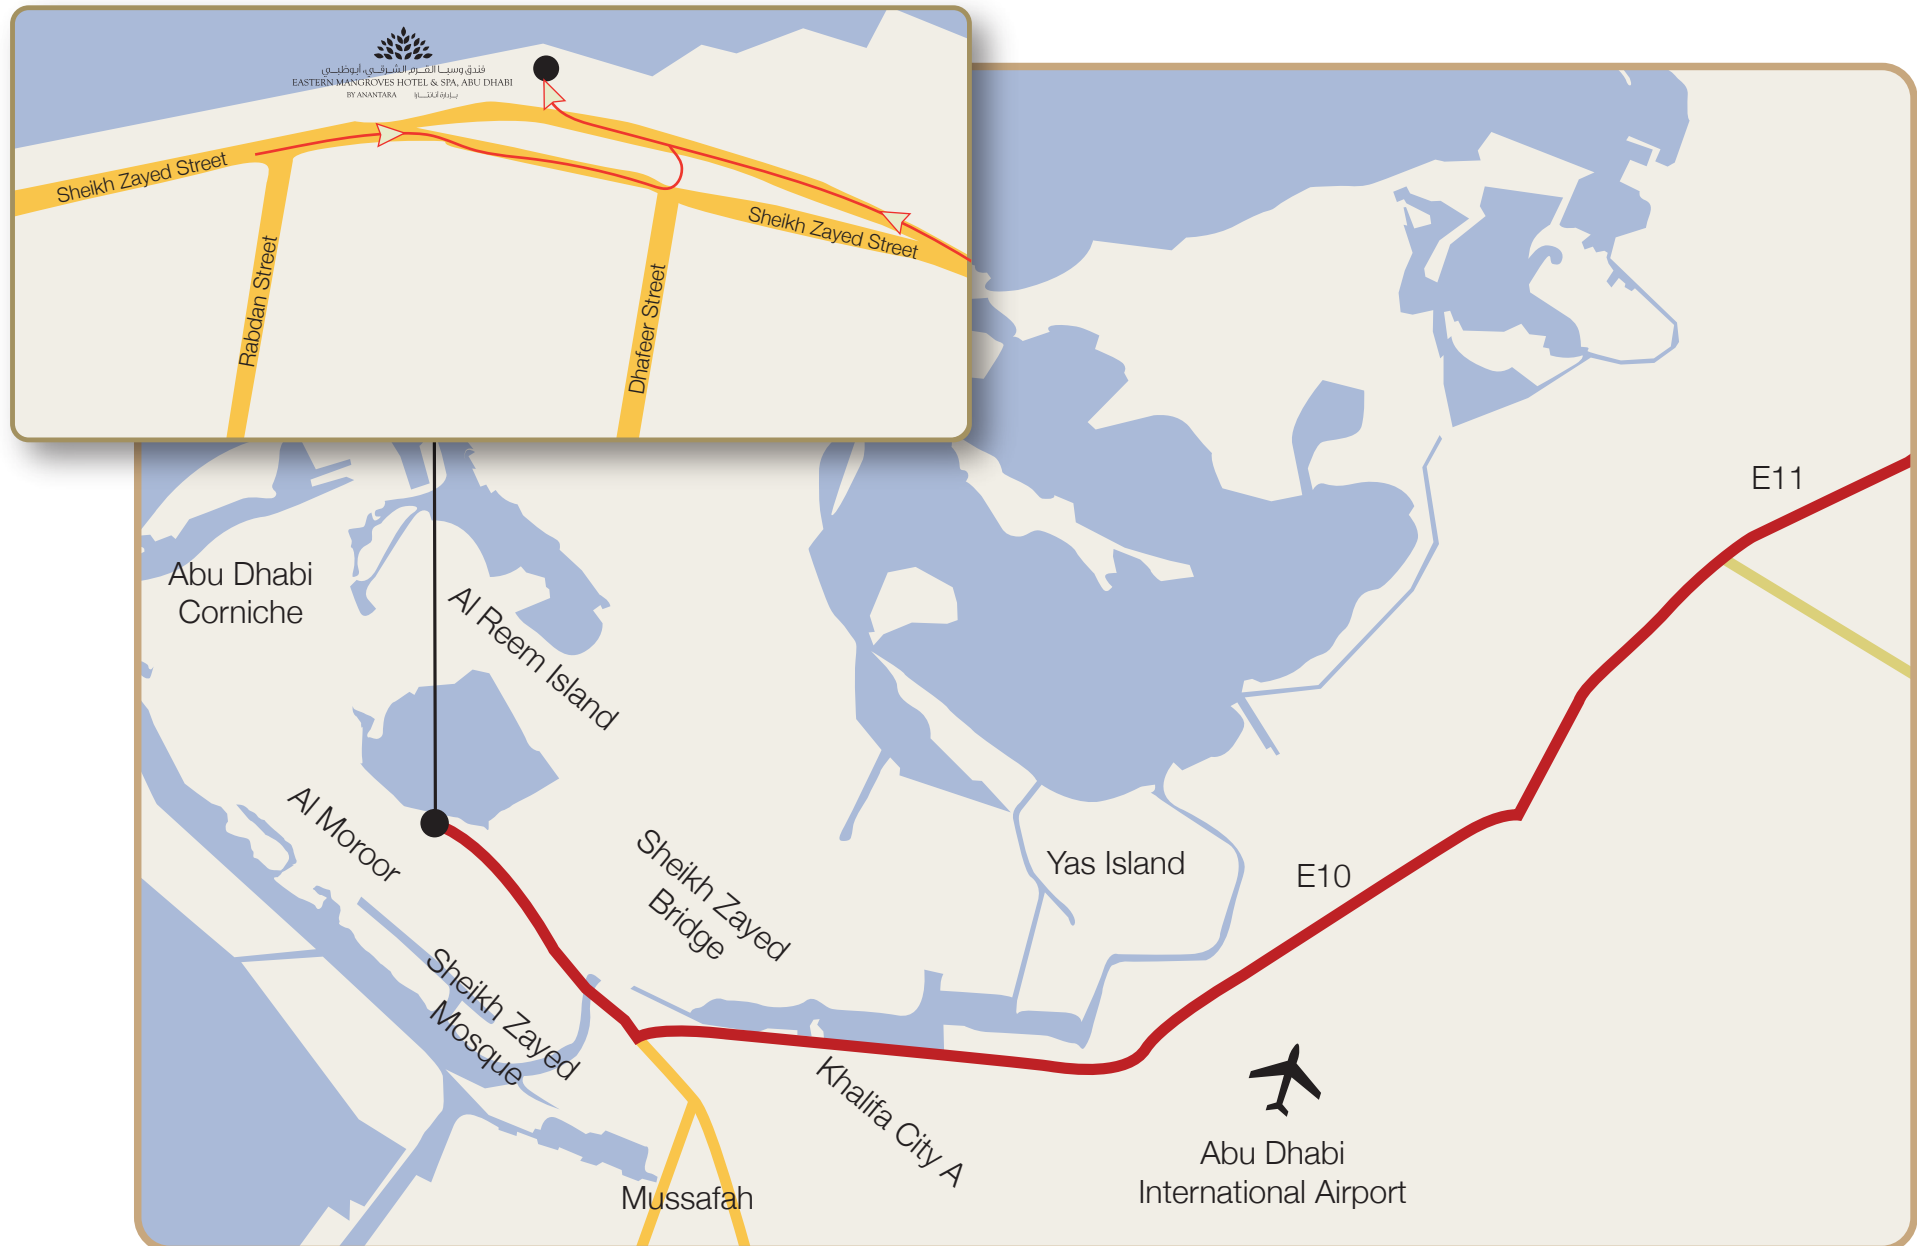

LOCATION MAP FOR EASTERN MANGROVES HOTEL & SPA, ABU DHABI BY ANANTARA

GETTING THERE

From Dubai

Head towards Abu Dhabi on the E11 Road (Sheikh Zayed Road). On entering Abu Dhabi, continue straight over Sheikh Zayed Bridge and proceed through the underpass. Follow the blue signs to 'Eastern Road' on the right. At the traffic light, turn right into the Eastern Mangroves complex.

From Abu Dhabi

From the Corniche take Salam Street in the direction of Dubai / Sheikh Zayed Bridge. Follow the blue signs for 'Eastern Road' and exit off to the right. Turn left at the traffic light into the hotel complex. Do not U-turn.

Decimal Degrees (DD)

Latitude 24.446133825424848

Longitude 54.43875789642334

Degrees, Minutes and Seconds (DMS)

Latitude 24° 26' 46.08" N

Longitude 54° 26' 19.53" E