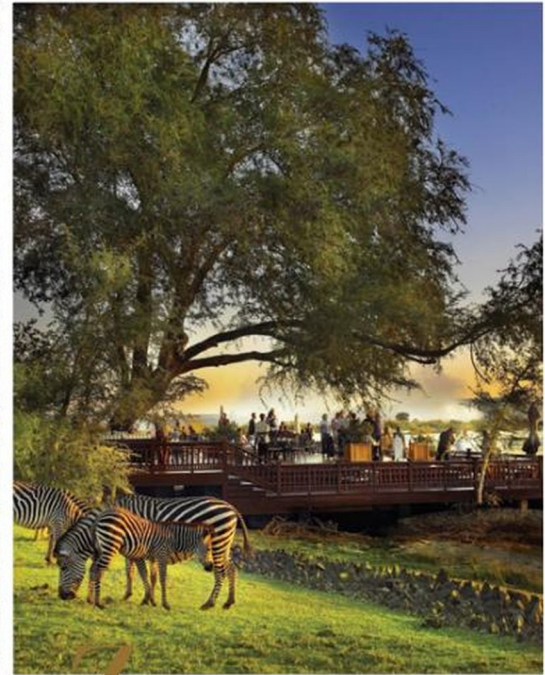

VENUES

ROYAL LIVINGSTONE VICTORIA FALLS BY ANANTARA | ZAMBIA

Capacity Up to 250 people. **What makes it special** An unbeatable venue for a destination wedding at an historic luxury hotel overlooking Vic Falls. **Offers** A myriad opportunities for a wedding with a stunning setting, gourmet African fusion menus and excellent entertainment. **Our comments** Iconic luxury African venue. www.royal-livingstone.anantara.com